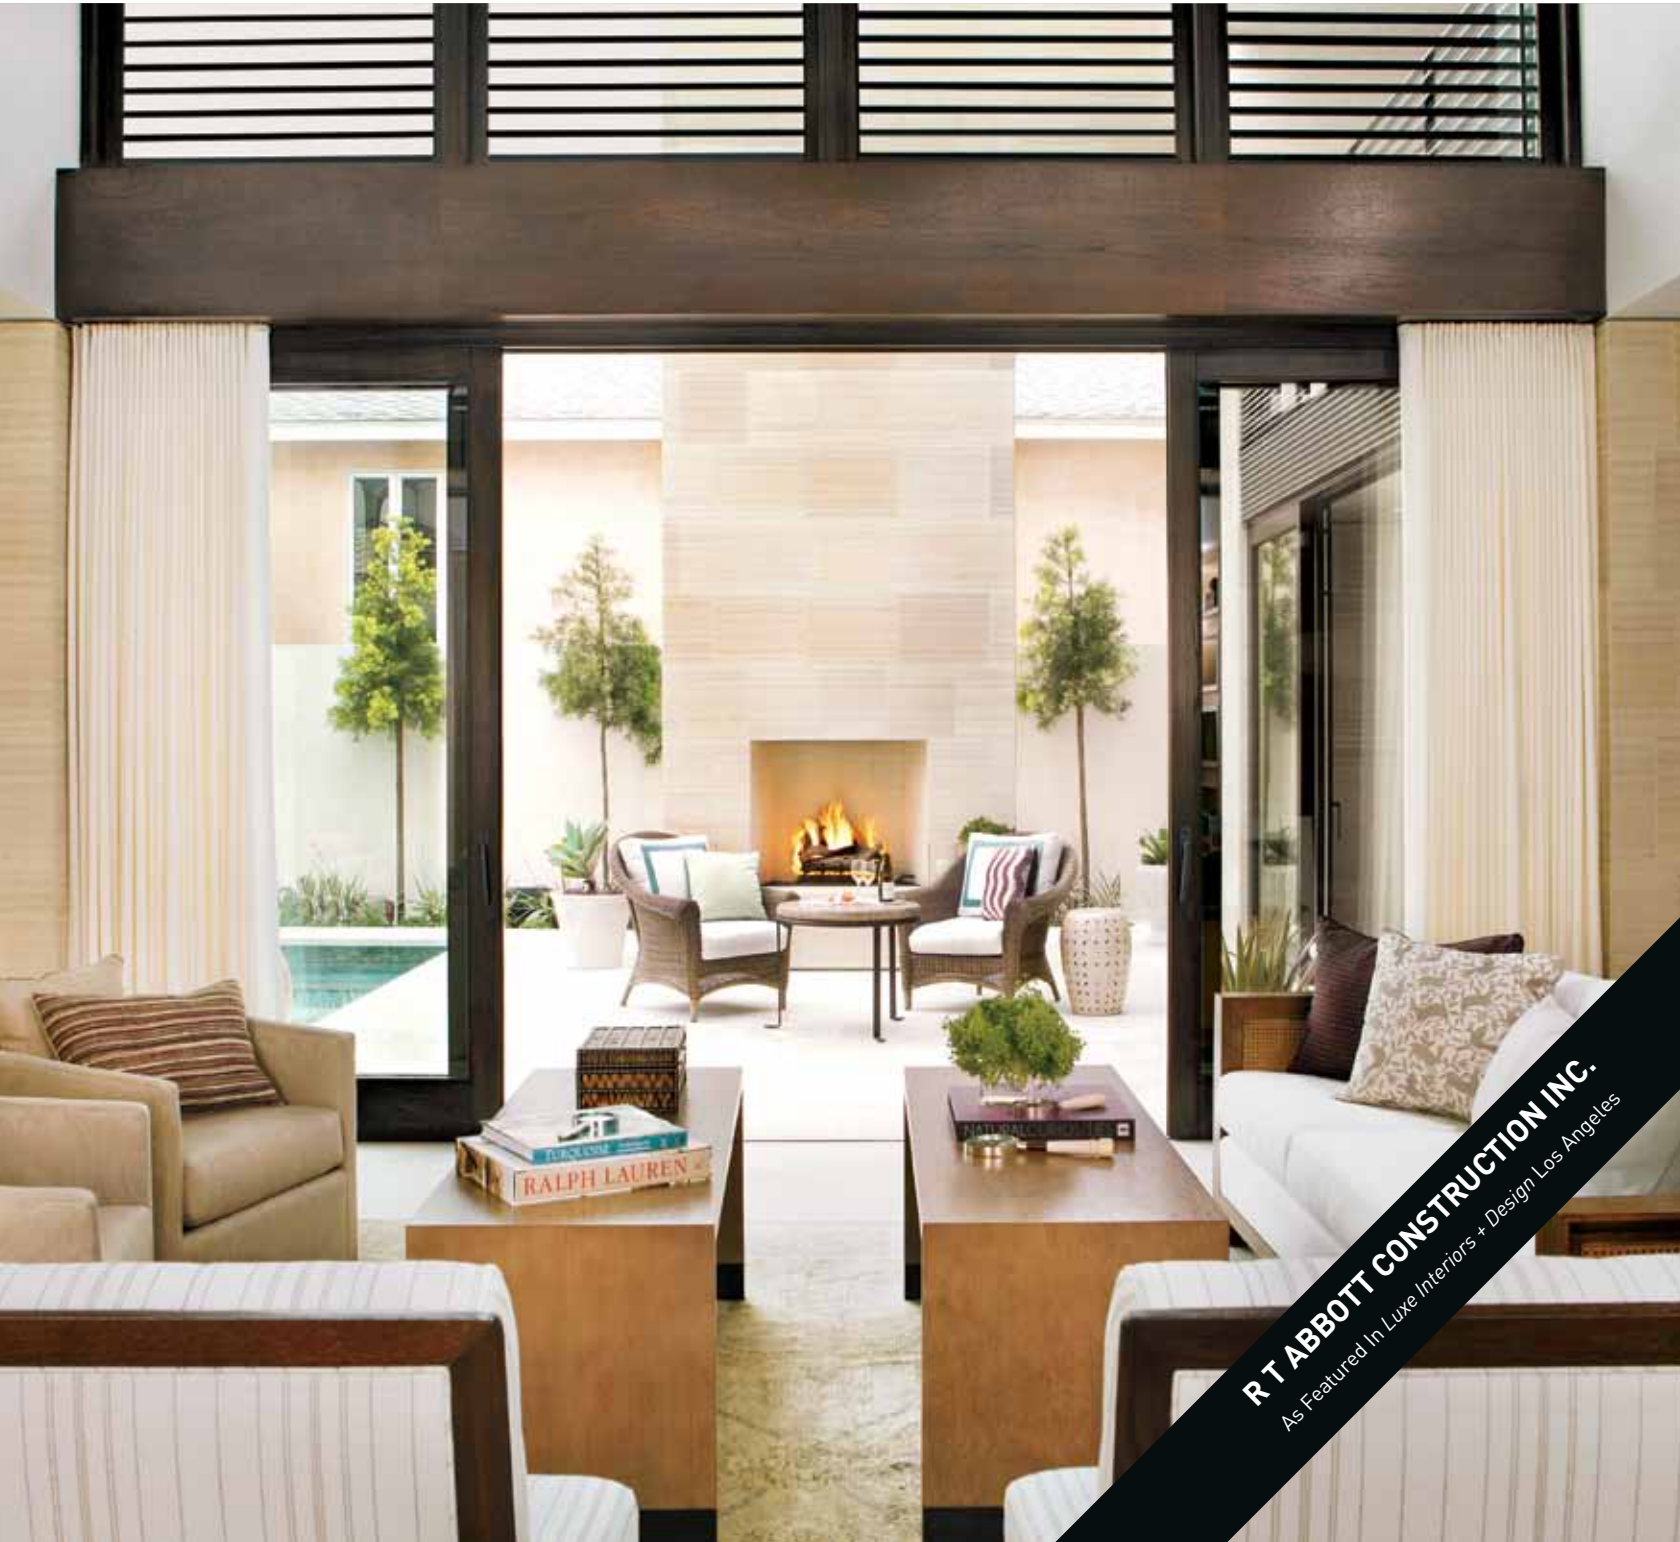

LOS ANGELES

Luxe.

interiors + design®

R T ABBOTT CONSTRUCTION INC.
As Featured In Luxe Interiors + Design Los Angeles

BUILDER

HOME

R T ABBOTT CONSTRUCTION INC.

Roy Abbott has always set ever-higher goals, and he gives credit to his years spent in the Army's 82nd airborne regiment that gave him the tools to achieve them. "I loved the challenge of the military," Abbott says. "Their organizational skills are second to none. It taught me to always strive for the highest standards, that success is a product of constant communication and planning and to always stay on schedule. These concepts became the foundation of my company's organization." From his early days in construction as a trench digger and framer, he quickly moved up the ranks in custom home design/build to senior project manager. But he knew the only way he could apply his on-site education—and to remain on target of his goal for perfection in custom homebuilding—was to own his own company. In 1998, armed with hard-earned experience and a plan, Roy Abbott became R.T. Abbott Construction. Now, ever expanding throughout the neighborhoods of Southern California from the coast to the mountains, R.T. Abbott Construction excels in creating custom homes for discerning clients. Whether a rare-wood Arts and Crafts gem nestled in the hills, a mountaintop limestone-clad contemporary or a beach estate, Roy personally ensures each project is built to the highest standard. As Roy says, "I find out my client's expectations and make sure I exceed them while always keeping the project on budget and on time." His goal of becoming one of the top builders in California is in sight.